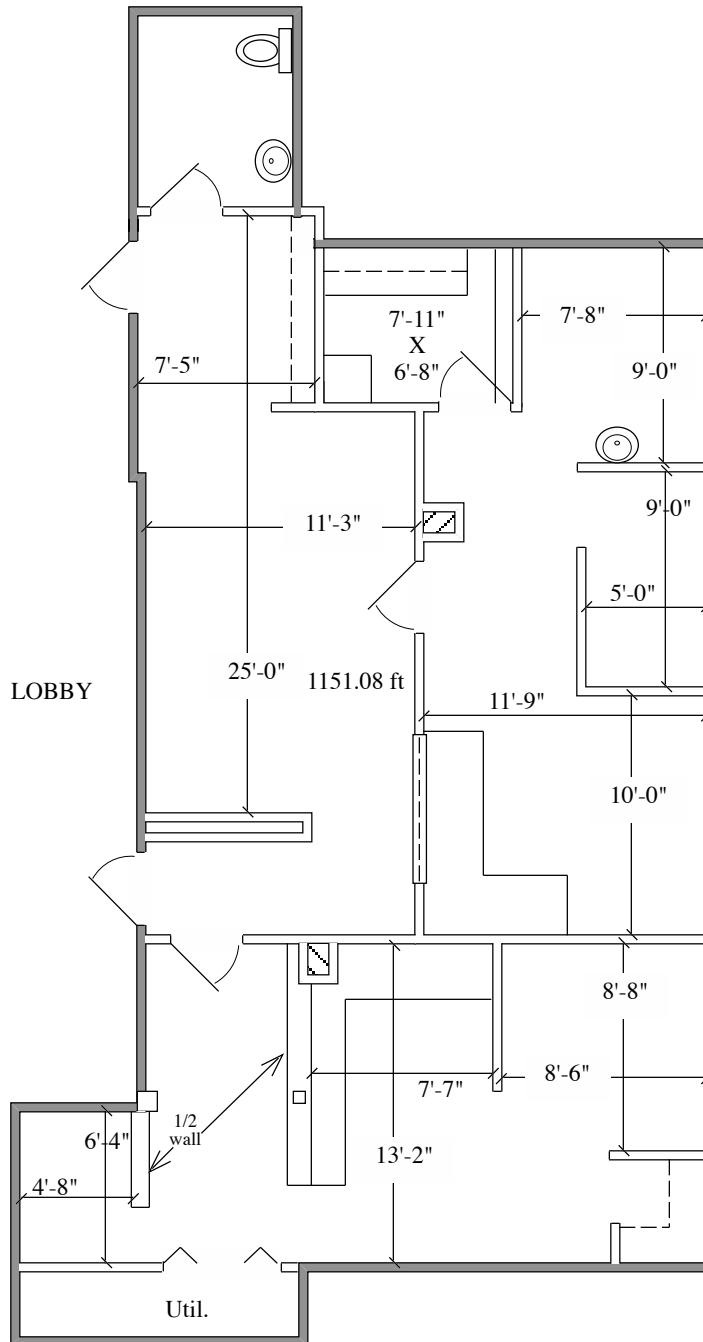

6650 BROWNING RD.
PENNSAUKEN, NJ

DETAILED FLOOR PLANS • 		ROOMINDERS • REAL ESTATE MARKETING
p 856.429.4233	web - www.roominders.com	f 856.429.8118
e jon@roominders.com	measured by Jon Hitchner 10.28.04	Revised -
* Actual measurements may vary		* Not to be used for construction purposes
* Position of walls and fixtures are		* Only to be used with written permission

M-21
1,188 Sq. Ft.