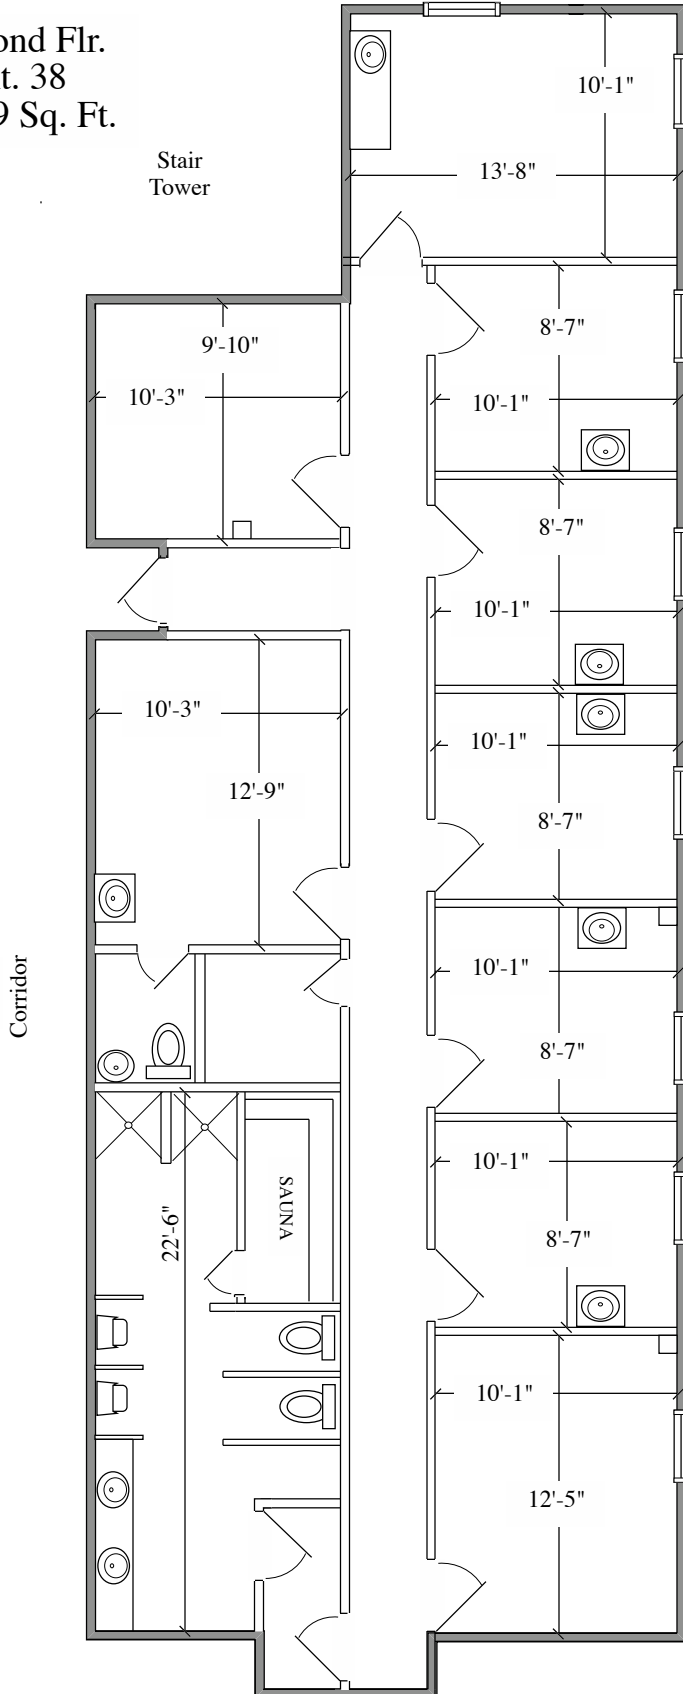

Second Flr.
Rt. 38
1,589 Sq. Ft.

6650 BROWNING RD.
PENNSAUKEN, NJ

ROOMINDERS • REAL ESTATE MARKETING

p 856-429-4233		web - www.roominders.com	
e jon@roominders.com		measured by Jon Hitchner 10.28.04	
* Actual measurements may vary		* Not to be used for construction purposes	
* Position of walls and fixtures are		* Only to be used with written permission	